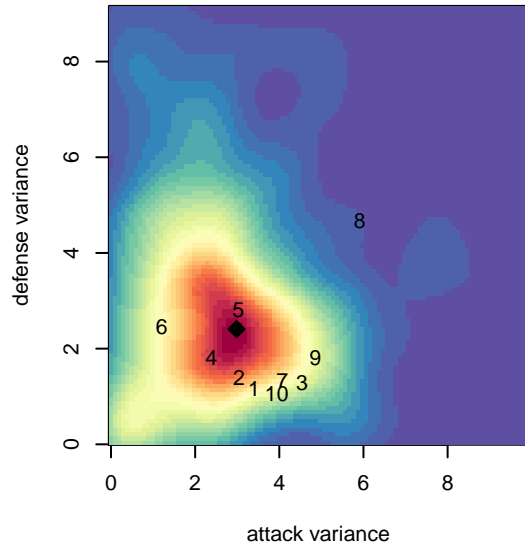

**attack and defense variance (black dot)
relative to other teams
and top 10 in region**

**attack and defense rating
relative to others at age
and all opponents in last 13 months**

Performance relative to 13 month average