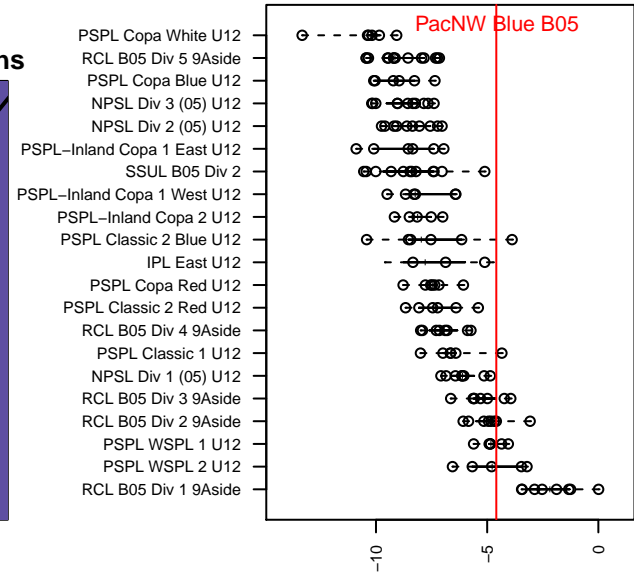

PacNW Blue B05

Pacific Northwest SC

Tukwila, WA

B05 total strength=831

attack=1.59 defense=0.78

fall league = RCL B05 Div 2 9Aside

spr league = Win RCL B05 Div 2

alt names used:

PAC NW SC BOYS 05 BLUE (WA)

Pac NW Boys 05 blue

PacNW B05 Blue B

PACNW BOYS 05 BLUE (WA)

PacNW B05 Blue

PacNW B05 Blue B

PacNW B05 Blue B

Venues played:

**attack and defense variance (black dot)
relative to other teams
and top 10 in region**

**attack and defense rating
relative to others at age
and all opponents in last 13 months**

Performance relative to 13 month average