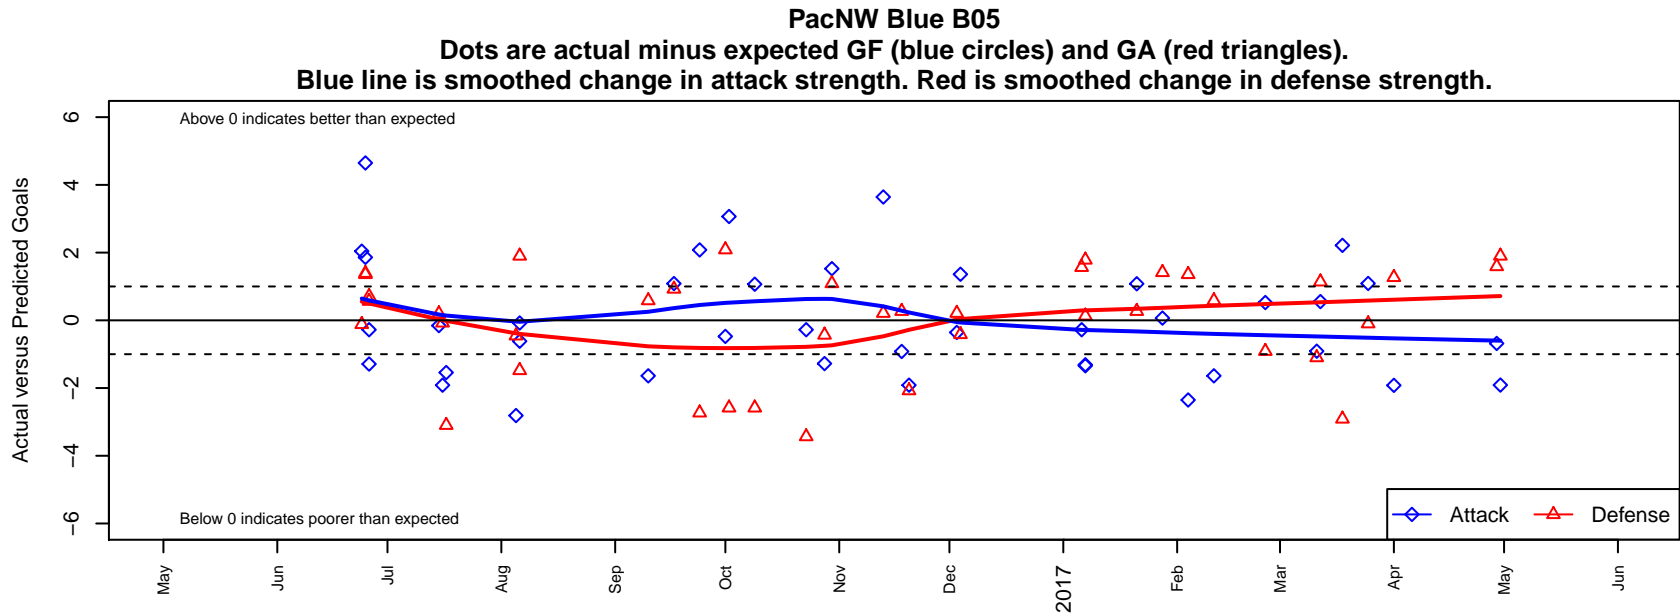

**attack and defense variance (black dot)
relative to other teams
and top 10 in region**

**attack and defense rating
relative to others at age
and all opponents in last 13 months**

Performance relative to 13 month average