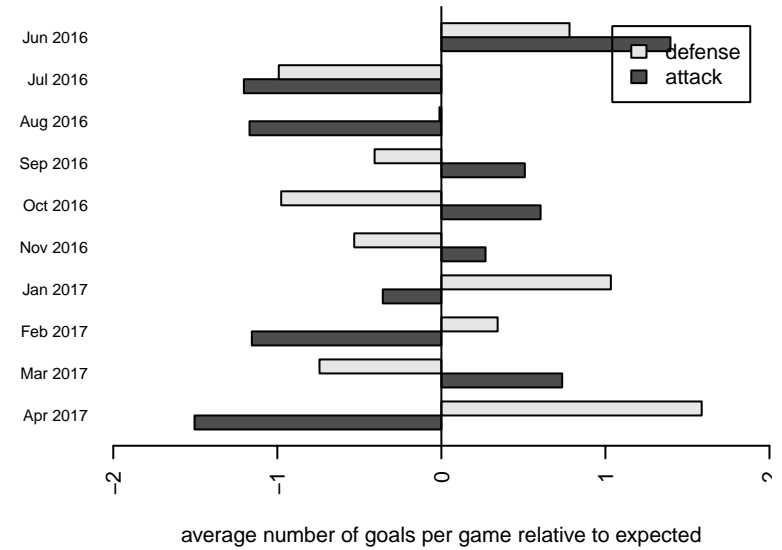

Performance relative to 13 month average